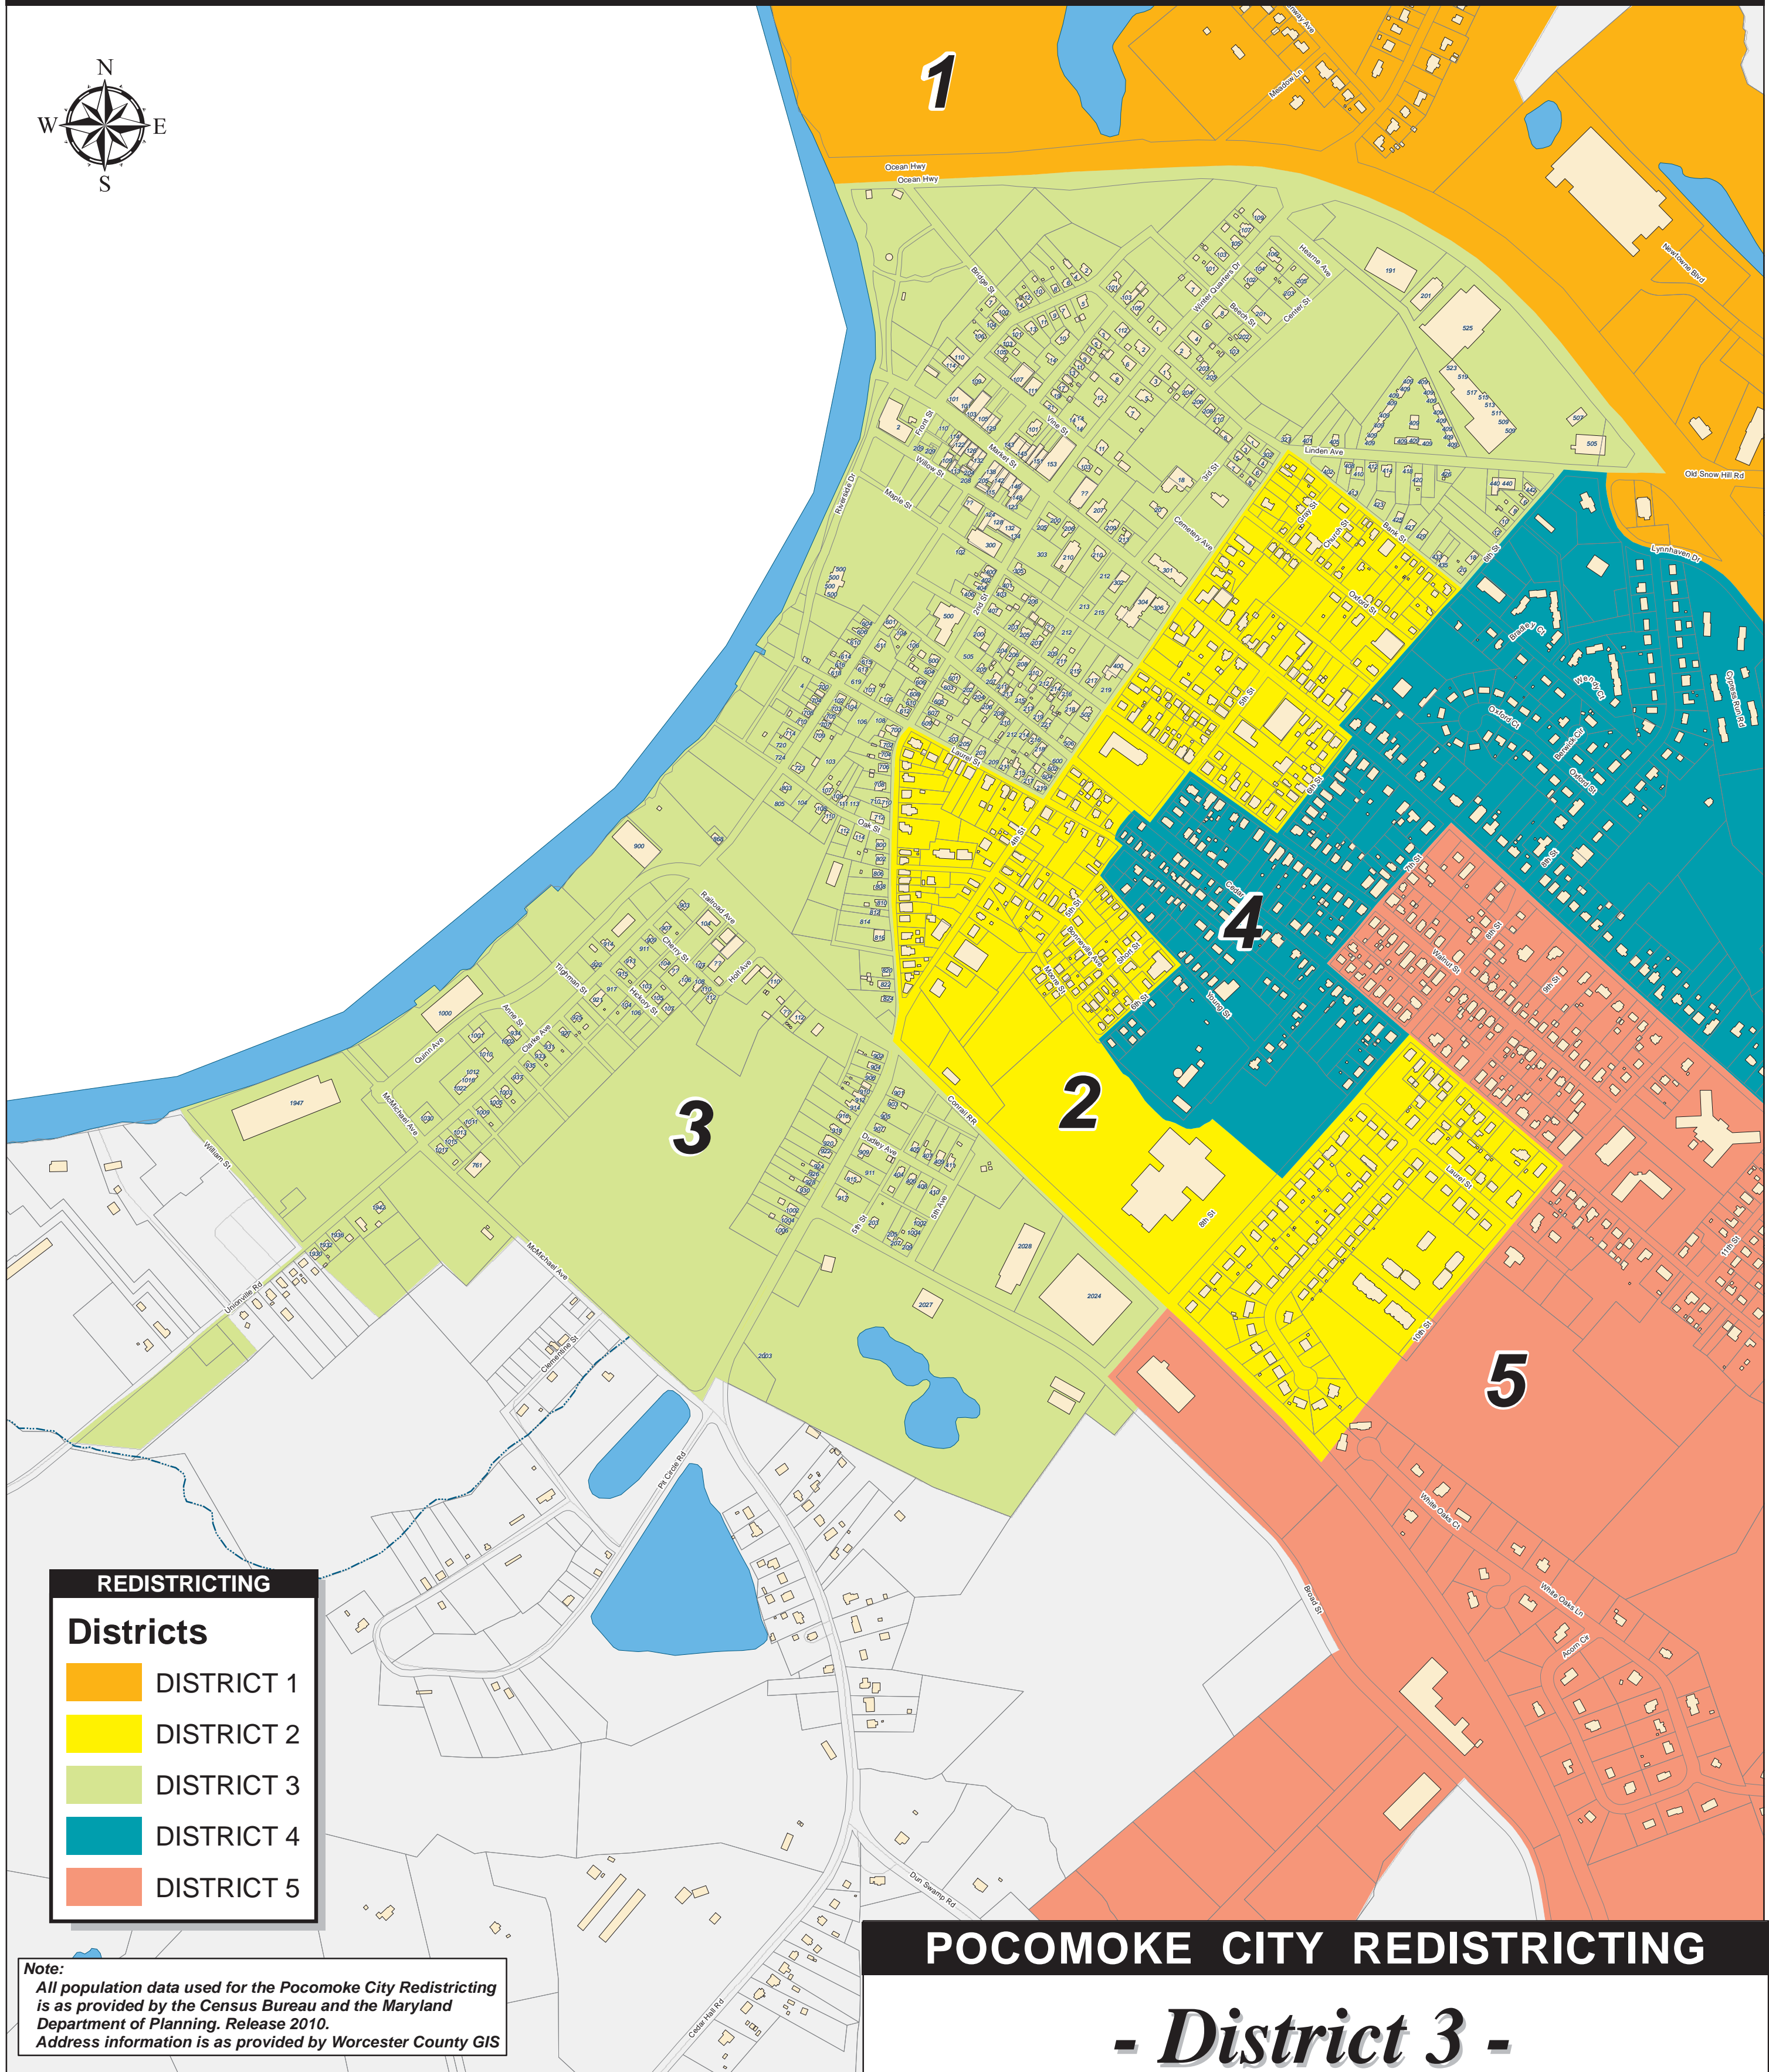

# POCOMOKE CITY

**REDISTRICTING**

**Districts**

- DISTRICT 1
- DISTRICT 2
- DISTRICT 3
- DISTRICT 4
- DISTRICT 5

**Note:**  
All population data used for the Pocomoke City Redistricting is as provided by the Census Bureau and the Maryland Department of Planning. Release 2010.  
Address information is as provided by Worcester County GIS

## POCOMOKE CITY REDISTRICTING

### - District 3 -